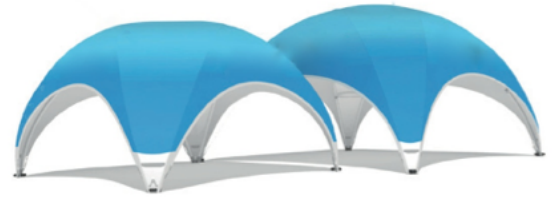

ReVisi

Led
display

Office-sign Retail-sign Promotionprints

Event Structure

Koppelbare overkappingen

Project: BMW Qatar

ReVisi

Led
display