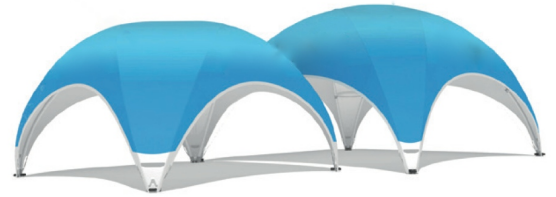

ReVisi

Led
display

Office-sign Retail-sign Promotionprints

Event Structure

Koppelbare overkappingen

Project: BMW Dubai

ReVisi

Led
display

Event Structure

Event Furniture